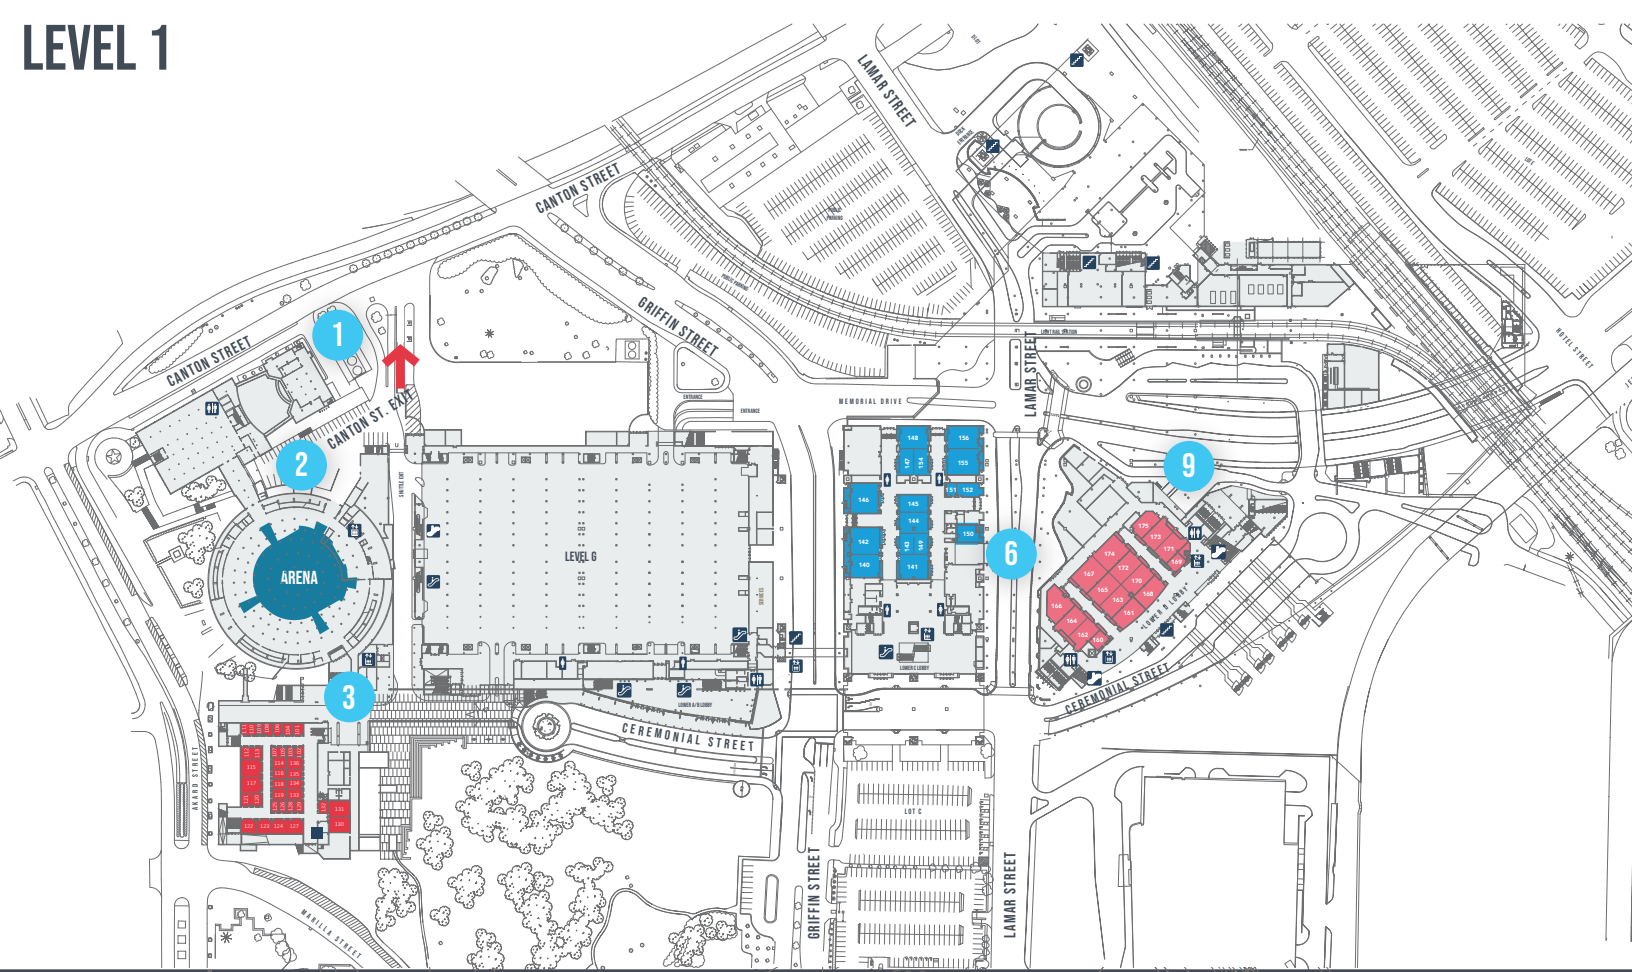

KEY:

-  Parking Garage Entrance
-  Convention Center Parking
-  Marshaling Yard
-  Public Parking
-  Hotels
-  Dart Rail Stations
-  Ground Level Parking
-  Parks and Plazas

KBHCCD PARKING MAP

LEVEL 1

LEVEL 2

FOR LEVEL 2 DOCKS ENTER AT 801 S LAMAR, AND DRIVE UP RAMP

- KEY:** ● Level 2 Dock ● Lower Level Dock ★ Dock Entrance ↑ Canton St. Exit ■ Exhibit Hall

KBHCCD DOCK MAP