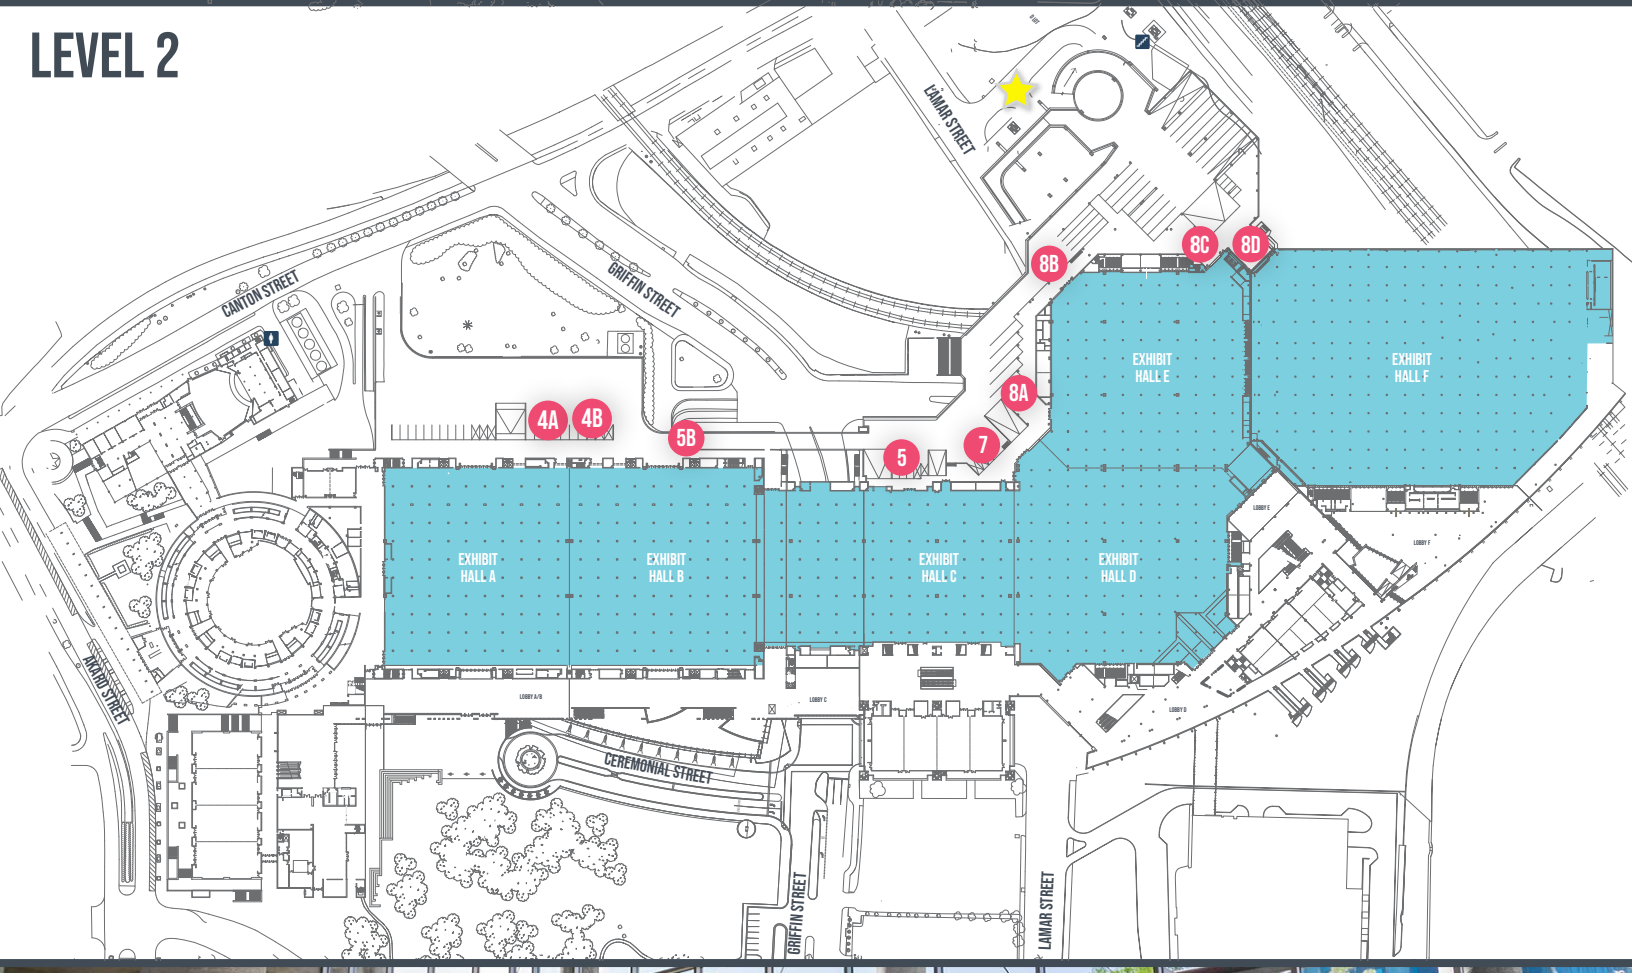

KEY:

-  Parking Garage Entrance
-  Convention Center Parking
-  Marshaling Yard
-  Public Parking
-  Hotels
-  Dart Rail Stations
-  Ground Level Parking
-  Parks and Plazas

KBHCCD PARKING MAP

LEVEL 1

LEVEL 2

FOR LEVEL 2 DOCKS ENTER AT 801 S LAMAR, AND DRIVE UP RAMP

- KEY:** ● Level 2 Dock ● Lower Level Dock ★ Dock Entrance ↑ Canton St. Exit ■ Exhibit Hall

KBHCCD DOCK MAP